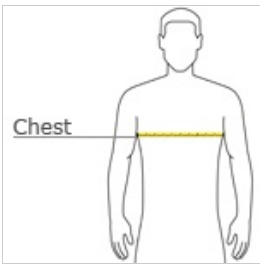

Youth Dri-Power® 50/50 Cotton/Poly T-Shirt. 29B

- 5.4-ounce, 50/50 cotton/poly
- 47/53 cotton/poly (Oxford)
- Moisture-wicking
- Tear-away label
- Seamless 1x1 rib knit crew collar
- Double-needle coverstitching on front neck
- Shoulder-to-shoulder taping
- Double-needle sleeves and hem
- Ash (formerly Birch)

front

back

HOW TO MEASURE

CHEST WIDTH
 Measure under the arm and around the fullest part of the chest with arms down, keeping tape horizontal.

SIZE CHART

	XS	S	M	L	XL
Size	2/4	6/8	10/12	14/16	18/20

COLOR INFORMATION